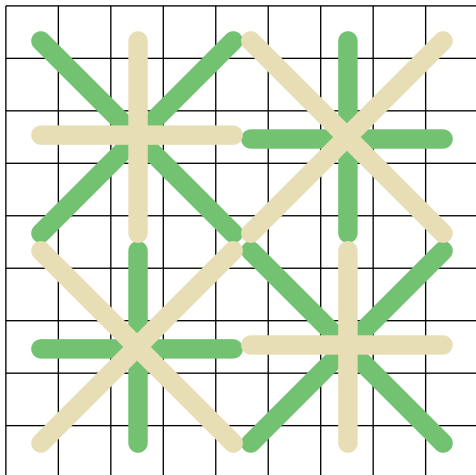

Crayon Colors & Layered Stitches Sampler
Stitchers by the Sea 2009 Chapter Challenge

Stitch 8 - Reverse Double Cross (Over 4)

Step 1

Step 2

Sample Color Palate Examples

Sample 1: Olive Green and Burnt Orange

Sample 3: Gray and Mustard

Sample 2: Sea Green and Sand

Sample 4: Burnt Orange and Sea Green