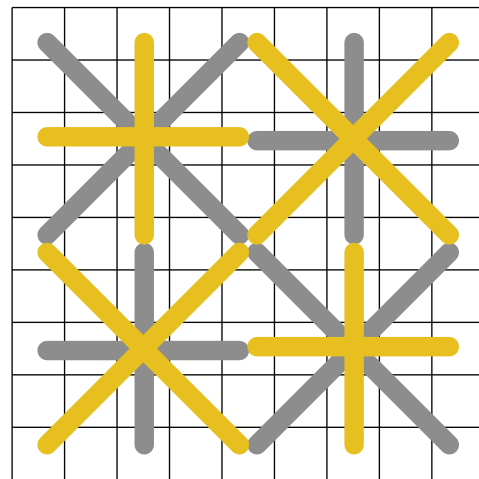

Crayon Colors & Layered Stitches Sampler
Stitchers by the Sea 2009 Chapter Challenge

Stitch 8 - Reverse Double Cross (Over 4)

Step 1

Step 2

Sample Color Palate Examples

Sample 1: Olive Green and Burnt Orange

Sample 3: Gray and Mustard

Sample 2: Sea Green and Sand

Sample 4: Burnt Orange and Sea Green