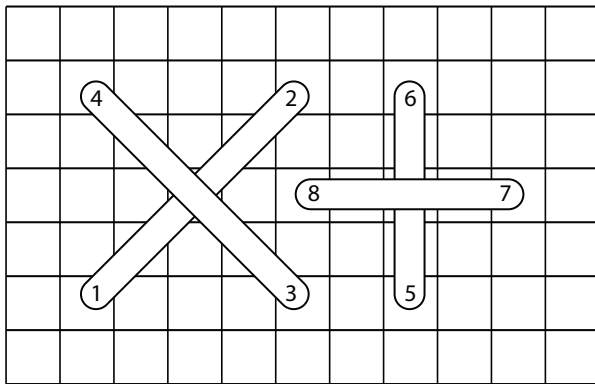

Crayon Colors & Layered Stitches Sampler

Stitchers by the Sea 2009 Chapter Challenge

Stitch 8 - Reverse Double Cross (Over 4)

Step 1

Step 2

Sample Color Palate Examples

Sample 1: Olive Green and Burnt Orange