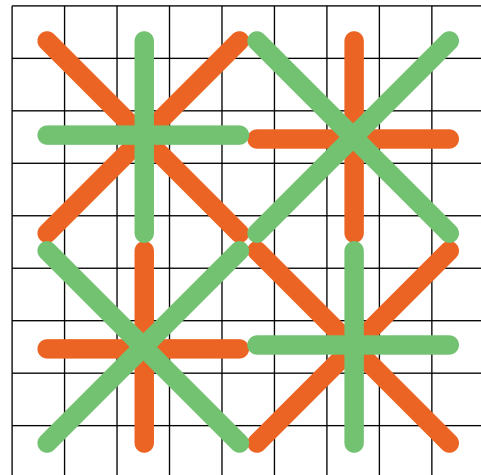

Crayon Colors & Layered Stitches Sampler

Stitchers by the Sea 2009 Chapter Challenge

Stitch 8 - Reverse Double Cross (Over 4)

Step 1

Step 2

Sample Color Palate Examples

Sample 1: Olive Green and Burnt Orange

Sample 3: Gray and Mustard

Sample 2: Sea Green and Sand

Sample 4: Burnt Orange and Sea Green