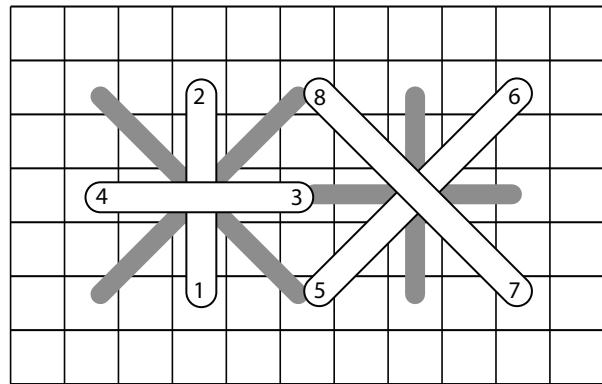

Crayon Colors & Layered Stitches Sampler

Stitchers by the Sea 2009 Chapter Challenge

Stitch 8 - Reverse Double Cross (Over 4)

Step 1

Step 2

Sample Color Palate Examples

Sample 1: Olive Green and Burnt Orange