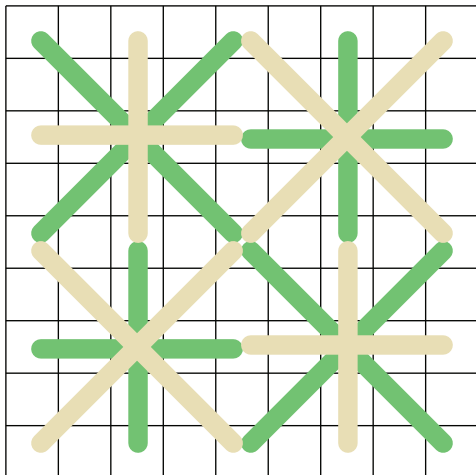

Crayon Colors & Layered Stitches Sampler

Stitchers by the Sea 2009 Chapter Challenge

Stitch 8 - Reverse Double Cross (Over 4)

Step 1

Step 2

Sample Color Palate Examples

Sample 1: Olive Green and Burnt Orange

Sample 3: Gray and Mustard

Sample 2: Sea Green and Sand

Sample 4: Burnt Orange and Sea Green