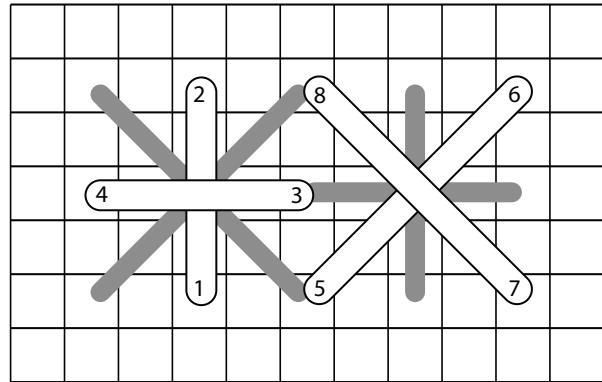

Crayon Colors & Layered Stitches Sampler
Stitchers by the Sea 2009 Chapter Challenge

Stitch 8 - Reverse Double Cross (Over 4)

Step 1

Step 2

Sample Color Palate Examples

Sample 1: Olive Green and Burnt Orange