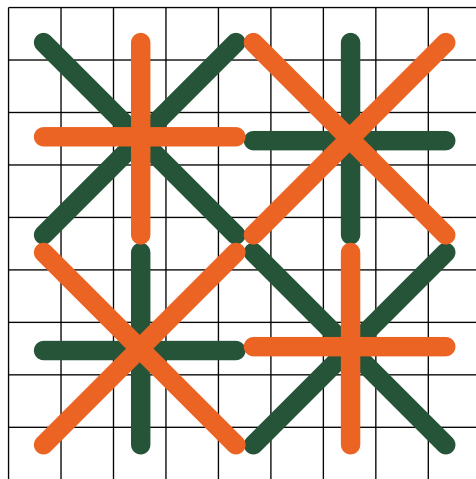

Crayon Colors & Layered Stitches Sampler
Stitchers by the Sea 2009 Chapter Challenge

Stitch 8 - Reverse Double Cross (Over 4)

Step 1

Step 2

Sample Color Palate Examples

Sample 1: Olive Green and Burnt Orange

Sample 3: Gray and Mustard

Sample 2: Sea Green and Sand

Sample 4: Burnt Orange and Sea Green