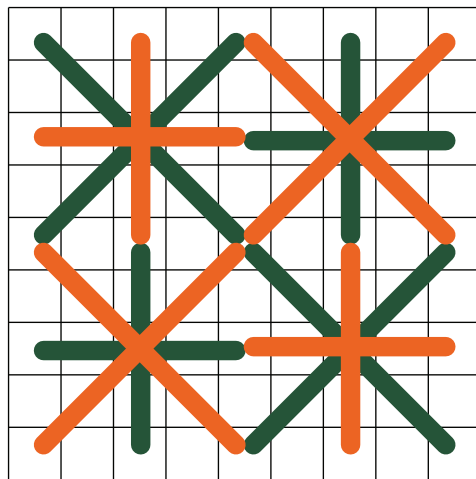

Crayon Colors & Layered Stitches Sampler

Stitchers by the Sea 2009 Chapter Challenge

Stitch 8 - Reverse Double Cross (Over 4)

Step 1

Step 2

Sample Color Palate Examples

Sample 1: Olive Green and Burnt Orange

Sample 3: Gray and Mustard

Sample 2: Sea Green and Sand

Sample 4: Burnt Orange and Sea Green