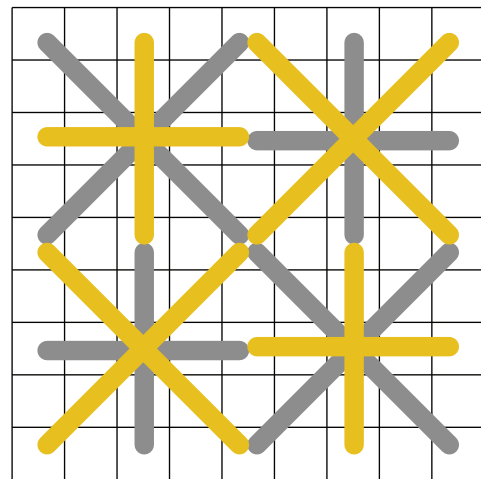

Crayon Colors & Layered Stitches Sampler

Stitchers by the Sea 2009 Chapter Challenge

Stitch 8 - Reverse Double Cross (Over 4)

Step 1

Step 2

Sample Color Palate Examples

Sample 1: Olive Green and Burnt Orange

Sample 3: Gray and Mustard

Sample 2: Sea Green and Sand

Sample 4: Burnt Orange and Sea Green