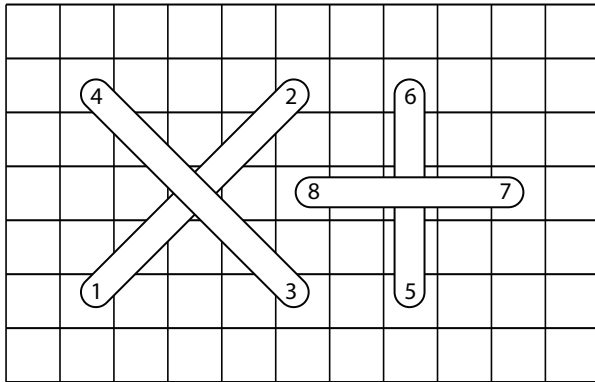

Crayon Colors & Layered Stitches Sampler
Stitchers by the Sea 2009 Chapter Challenge

Stitch 8 - Reverse Double Cross (Over 4)

Step 1

Step 2

Sample Color Palate Examples

Sample 1: Olive Green and Burnt Orange