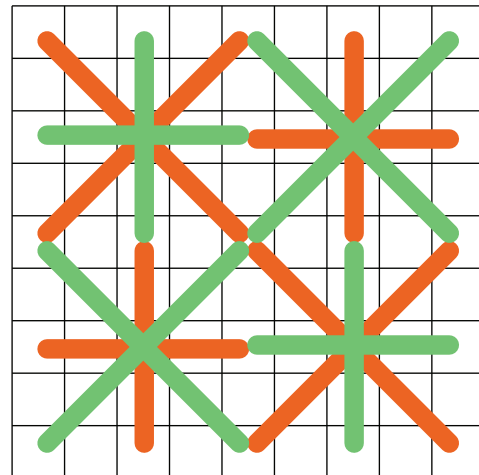

Crayon Colors & Layered Stitches Sampler
Stitchers by the Sea 2009 Chapter Challenge

Stitch 8 - Reverse Double Cross (Over 4)

Step 1

Step 2

Sample Color Palate Examples

Sample 1: Olive Green and Burnt Orange

Sample 3: Gray and Mustard

Sample 2: Sea Green and Sand

Sample 4: Burnt Orange and Sea Green