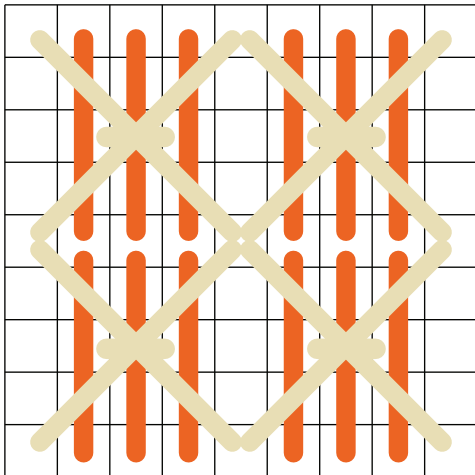

*Crayon Colors & Layered Stitches Sampler*  
*Stitchers by the Sea 2009 Chapter Challenge*

**Stitch 12 - Pineapple Variation**

**Sample Color Palette Examples**

**Sample 1:** Gray and Mustard

**Sample 3:** Mustard and Sea Green

**Sample 2:** Burnt Orange and Sand

**Sample 4:** Olive Green and Burnt Orange