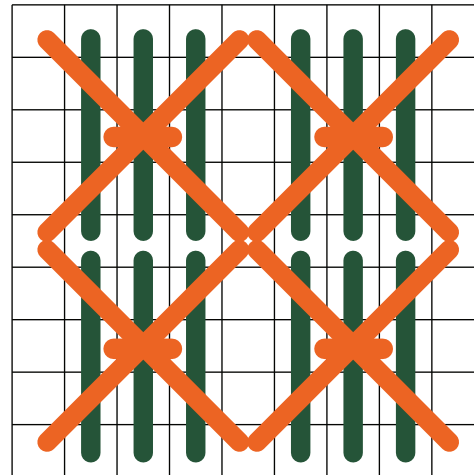

*Crayon Colors & Layered Stitches Sampler*  
*Stitchers by the Sea 2009 Chapter Challenge*

**Stitch 12 - Pineapple Variation**

**Sample Color Palette Examples**

**Sample 1:** Gray and Mustard

**Sample 3:** Mustard and Sea Green

**Sample 2:** Burnt Orange and Sand

**Sample 4:** Olive Green and Burnt Orange