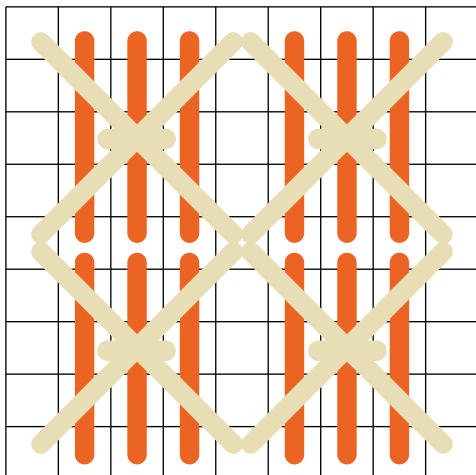

Crayon Colors & Layered Stitches Sampler
Stitchers by the Sea 2009 Chapter Challenge

Stitch 12 - Pineapple Variation

Sample Color Palette Examples

Sample 1: Gray and Mustard

Sample 3: Mustard and Sea Green

Sample 2: Burnt Orange and Sand

Sample 4: Olive Green and Burnt Orange