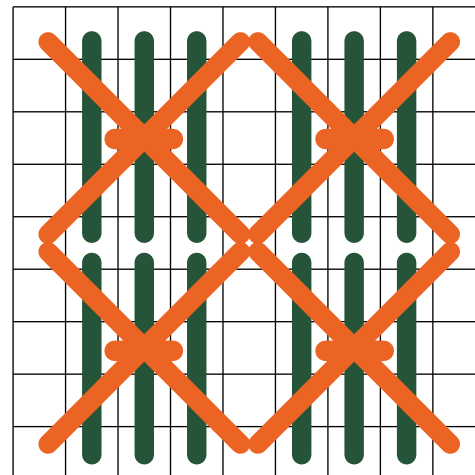

Crayon Colors & Layered Stitches Sampler
Stitchers by the Sea 2009 Chapter Challenge

Stitch 12 - Pineapple Variation

Sample Color Palette Examples

Sample 1: Gray and Mustard

Sample 3: Mustard and Sea Green

Sample 2: Burnt Orange and Sand

Sample 4: Olive Green and Burnt Orange